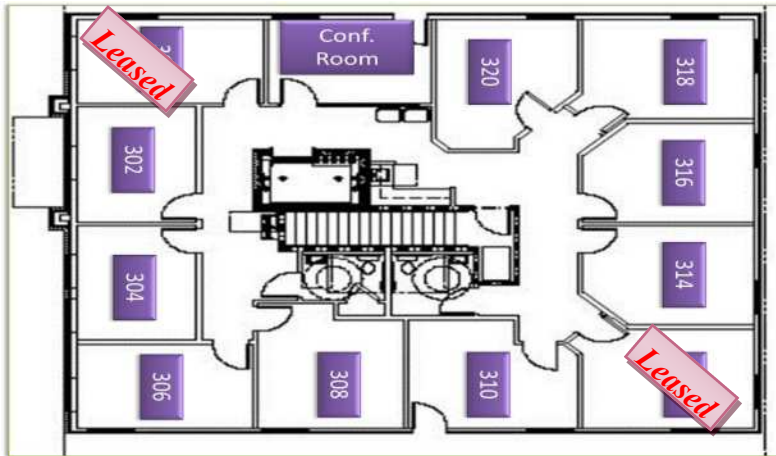

Includes:

WIFI
&
Utilities

Executive Office Sizes/Lease Rates

- Suite 300 — 16' x 10' \$500/Month
- Suites 302 & 304 — 11' x 10' \$500/Month
- Suite 306 — 10' x 14' \$500/Month
- Suite 308 — 12' x 13' \$450/Month
- Suite 310 — 12' x 14' \$450/Month
- Suites 312, 314, 316, & 318 — 12' x 15' \$550/Month
- Suite 320 — 12' x 12' \$450/Month

Office Appointments

- Two-Story Office Building—Executive Offices on 2nd Floor
- Ample Parking
- Shared Common Areas & Conference Room
- Elevator & Stairway Access
- Windows in All Offices
- Interior Wall & Ceiling Soundproofing
- ADA Compliant Building
- 9' Ceilings With 2' x 2' Tegular Panels
- Drop-In Fluorescent Lighting
- Solid Core Birch Doors w/Commercial Hardware